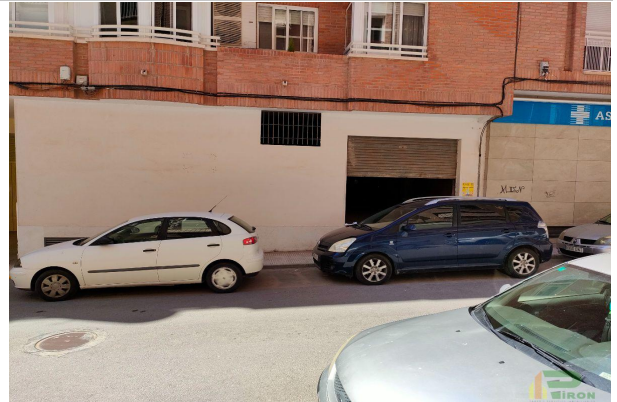

Reference: **336-bajoComercialdetrasAsep**

Property type: Commercial

Condition: Rough

Address: CL PREDICADOR JUAN ANT MALO 2

Town: Lorca

Province: Murcia

Postal code: 30800

Zone: lorca