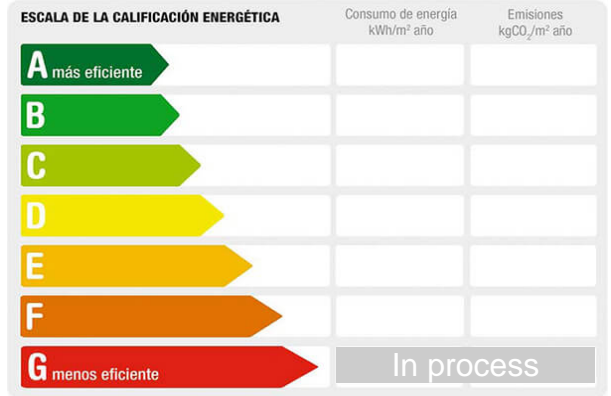

Reference: **332-BajoComercialJoseMoulia**

Property type: Commercial

Condition: To be reformed

Address: Jose Mouliaa

Town: Lorca

Province: Murcia

Postal code: 30800

Zone: Lorca